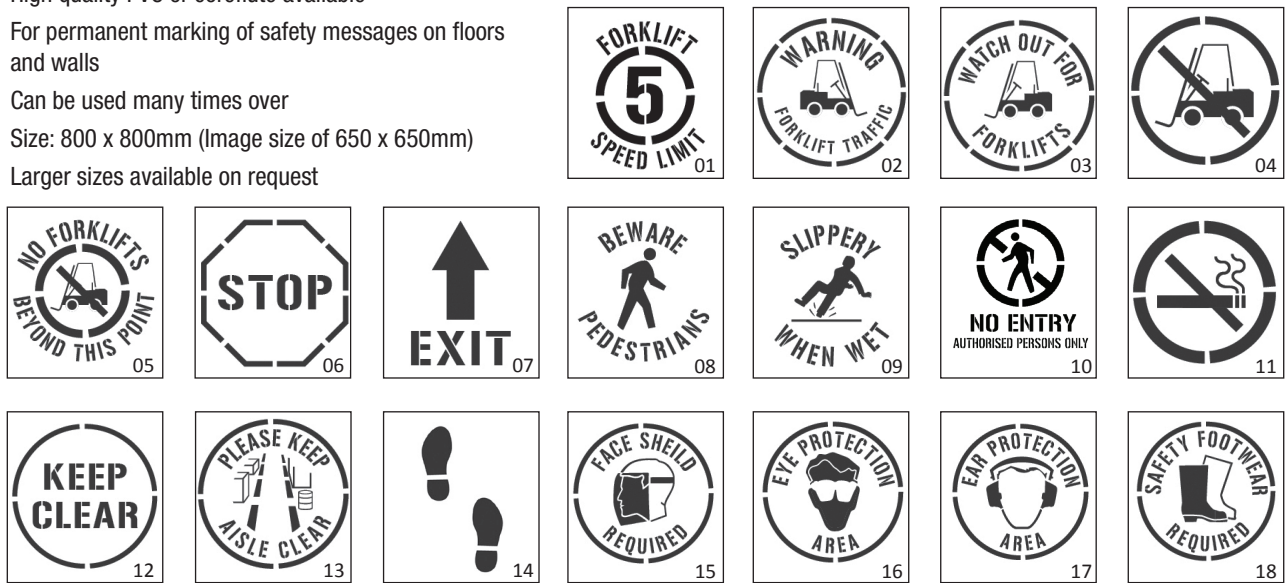

STENCIL SETS - PVC

Heavy duty PVC can be used many times. Standard stencils can be custom made to your specifications.

CODE	DESCRIPTION	Size (mm)
27-PSAZ-20	A-Z Set	200(H)
27-PS09-20	0-9 Set	200(H)
27-PSAZ-30	A-Z Set	300(H)
27-PS09-30	0-9 Set	300(H)
27-PS-DIS	Disabled - Picto	600(H)
27-PS-BIC	Bicycle - Picto	460(H) x 800(W)
27-PS-VIS	Visitor - Text	150(H)
27-PS-NPG	No Parking - Text	150(H)
27-PS-RES	Reserved - Text	150(H)
27-PS-PG	Parking - Text	150(H)

PICTO STENCILS

- High quality PVC or coreflute available
- For permanent marking of safety messages on floors and walls
- Can be used many times over
- Size: 800 x 800mm (Image size of 650 x 650mm)
- Larger sizes available on request

CODE	DESCRIPTION
27-OSKIT	Car Park Stencil Kit

Kit contains:

- Disabled symbol 445 x 380mm
- Letters A to Z 250mm High
- Numbers 0 to 9 250mm High
- IN - 480mm High
- OUT - 480mm High
- Straight Arrow 1525mm Long
- Curved Arrow 1425mm Long

NUMBER & LETTER SETS - OIL BOARD

CODE	DESCRIPTION	SIZE (mm)
27-OS20L	A-Z Set	200(H)
27-OS20N	0-9 Set	200(H)
27-OS30L	A-Z Set	300(H)
27-OS30N	0-9 Set	300(H)

Yes! We make custom stencils to suit your needs.