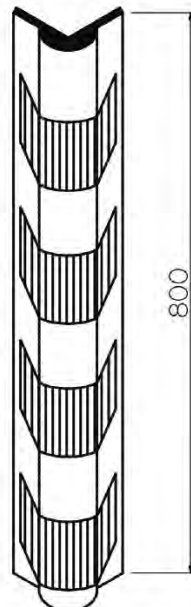

Rubber Corner Protectors are ideal for preventing damage to both vehicles and property, particularly in basement car parks where space is often restricted. Available in a standard or heavy duty option.

SPECIFICATIONS

Code:	49-RCP-S (Standard) 49-RCP-HD (Heavy Duty)
Description:	Rubber Corner Protectors
Material:	Recycled Rubber
Height:	800mm

49-RCPS (Standard)

49-RCP-HD (Heavy Duty)

BENEFITS

- Reduces damage to vehicles and property.
- Economical solution and easy to install.
- Includes reflective panels for increased visibility.

INSTALLATION

- Using Screws
To be determined by installer.
- Using Adhesive
Bondurox C Adhesive (Code: 49-BCA)
(1 tube per 4 protectors)

Standard

Heavy Duty