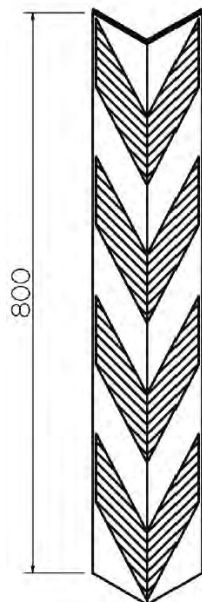

Rubber Corner Protectors are ideal for preventing damage to both vehicles and property, particularly in basement car parks where space is often restricted. Available in a standard or heavy duty option.

SPECIFICATIONS

Code:	49-RCP-S (Standard) 49-RCP-HD (Heavy Duty)
Description:	Rubber Corner Protectors
Material:	Recycled Rubber
Height:	800mm

BENEFITS

- Reduces damage to vehicles and property.
- Economical solution and easy to install.
- Includes reflective panels for increased visibility.

INSTALLATION

- Using Screws
  To be determined by installer.
- Using Adhesive
  Bondurox C Adhesive (Code: 49-BCA)
  (1 tube per 4 protectors)

Standard