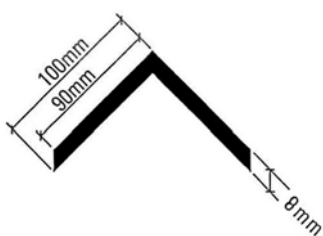

Rubber Corner Protectors are ideal for preventing damage to both vehicles and property, particularly in basement car parks where space is often restricted. Available in a standard or heavy duty option.

SPECIFICATIONS

Code:	49-RCP-S (Standard) 49-RCP-HD (Heavy Duty)
Description:	Rubber Corner Protectors
Material:	Recycled Rubber
Height:	800mm

BENEFITS

- Reduces damage to vehicles and property.
- Economical solution and easy to install.
- Includes reflective panels for increased visibility.

INSTALLATION

- Using Screws
  To be determined by installer.
- Using Adhesive
  Bondurox C Adhesive (Code: 49-BCA)
  (1 tube per 4 protectors)

Standard