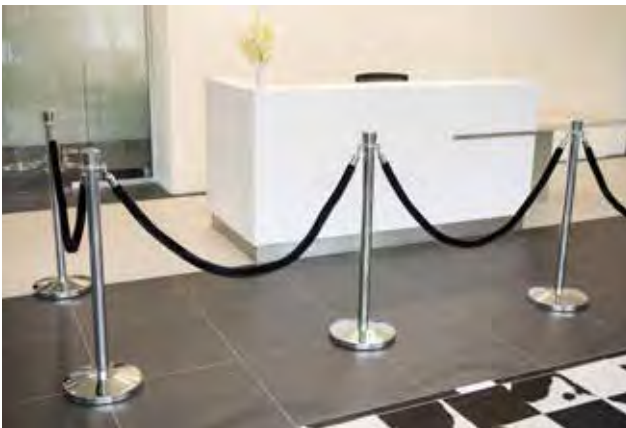

Rope Queuing Stanchions

Create an up-market look to areas

Deluxe Rope Stand Barrier - Crown Top

Create an upmarket look to your queuing areas with our quality chromed steel Rope Barrier Stanchions.

Posts simply screw into the base for quick and easy assembly.

Quality Velvet or Braided Rope is available with fittings that clip onto the top ring of the pole (P122).

Our Rope Barrier systems are widely used in hotels, cinemas, casinos, conference centres and many other entertainment areas.

Height: 1000mm

Base Diameter: 320mm

Rope Length: 1.5m

Weight: 8kg

CODE	DESCRIPTION
49-QSC-S	Deluxe Rope Stand Barrier, Crown Top - Silver Finish
49-QSC-B	Deluxe Rope Stand Barrier, Crown Top - Black Finish