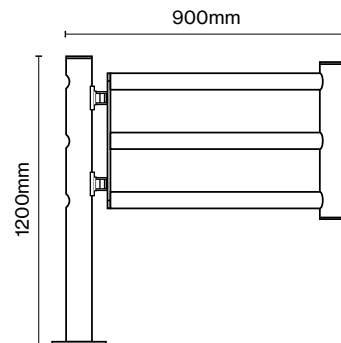

A high visibility green egress at the end point makes the push/pull side clear to pedestrians.

CODE	DESCRIPTION	SIZE (mm)
DFJU-80	d-flexx Self-Closing Gate	800(W)

Fasteners included.