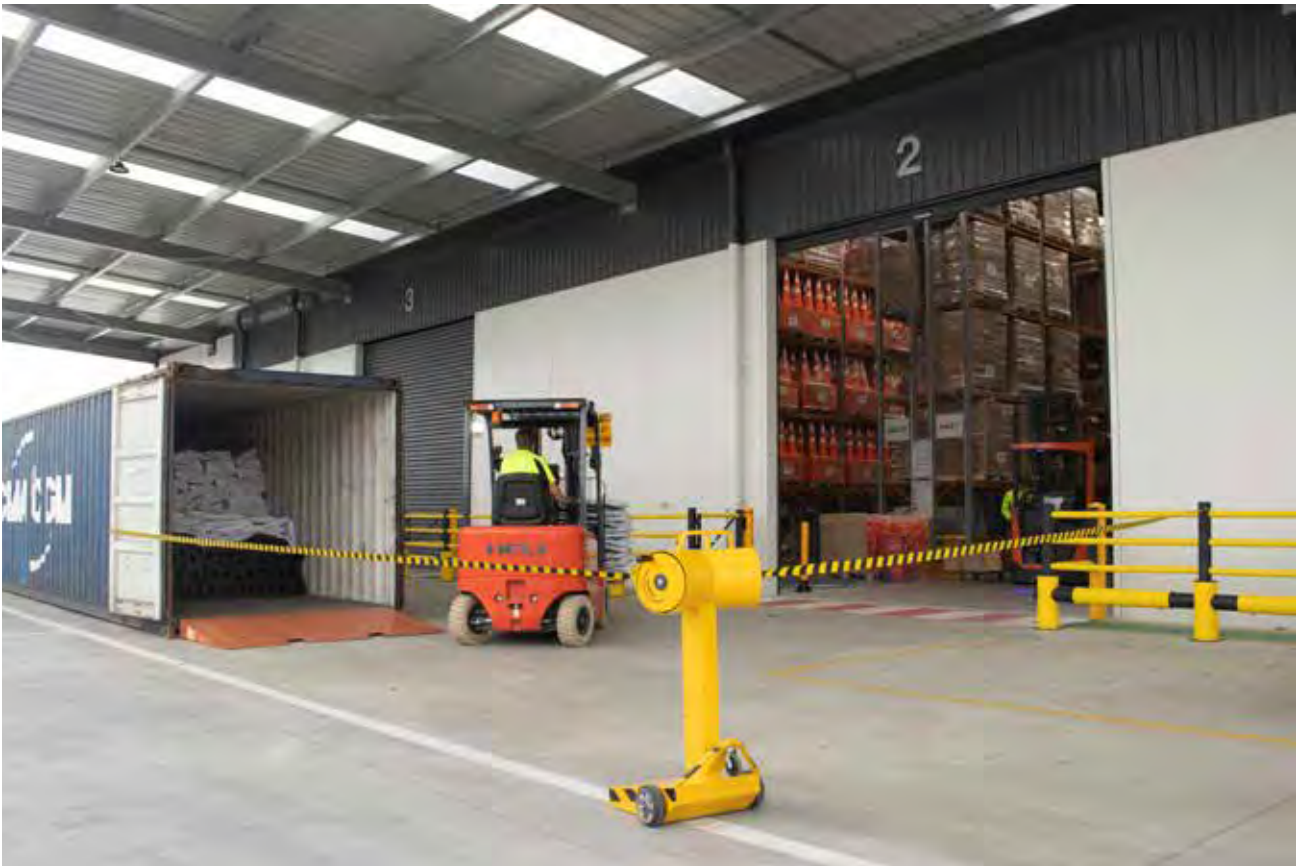

Portable Belt Barriers

Port-a-Zone Belt Barrier - 56m

This guidance system is a robust and safe solution for directing pedestrians and vehicles.

The Port-a-Zone is a high-visibility unit featuring a hand-wound mechanism for easy deployment. With 2 x 28m long woven belts you can quickly cordon off any area up to 56m. When required, the unit can be positioned and then extended in two directions to form a high-visibility guidance barrier.

- Creates long length visual barriers to restrict access
- Quick to manoeuvre & deploy - only requires one person to operate
- Manual tensioning system prevents belt-sagging

Quickly create exclusion zones of up to 56m.

Comes with karabiners for quickly affixing end points.

CODE	DESCRIPTION
49-PZB	Porta-Zone Belt Barrier - 56m unit