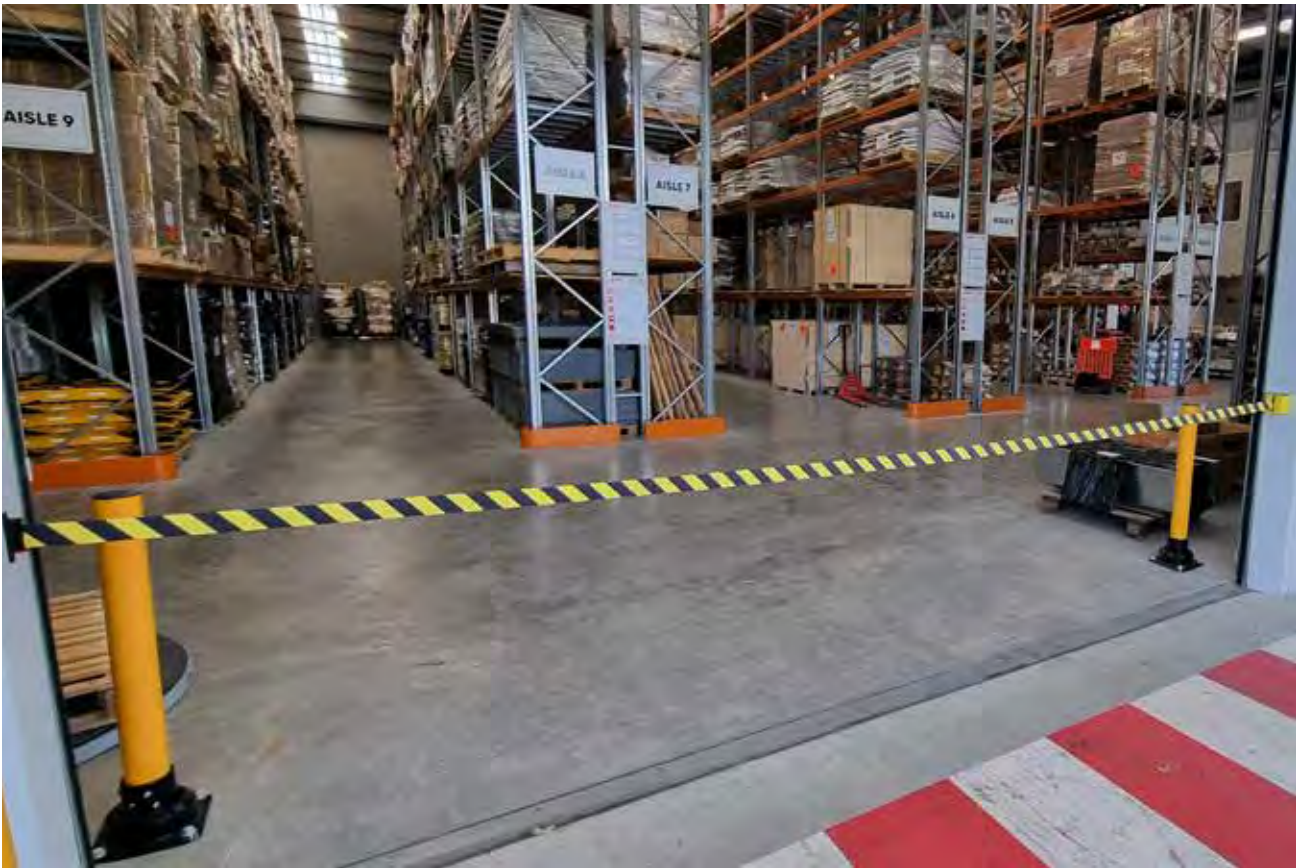

Wall Mount Retractable Belts

Premium Indoor/Outdoor Wall Mount Belt - 6m & 9m

This heavy-duty wall-mount belt comes with a wall bracket that enables the unit to be relocated to other areas by simply removing one screw and sliding it out of the wall bracket.

- Quickly and conveniently restrict access
- Rated for indoor and outdoor use
- Comes with standard wall bracket and receiver clip
- High strength, hi-vis polycarbonate body

Suitable for indoors and outdoors, this belt is a tough option for cordoning off spaces.