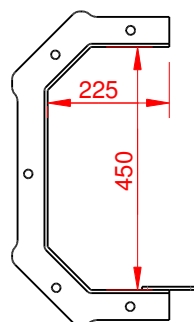

1 2 3 4 5 6

A
B
C
D

A
B
C
D

Drawn by
Tristan Stanners

Checked by
-

Date
4-08-2021

Scale
NTS - A4 L

THIS DRAWING IS INTELLECTUAL PROPERTY OF:
TRU-BILT[®]
INDUSTRIES
20 Townleys Rd, Dunedin, New Zealand
All product designs are subject to copyright and cannot be copied in whole or part.

COL250 Dimensions

Tru-Gard

Edition
1.0

Sheet
-

1 2 3 4 5 6