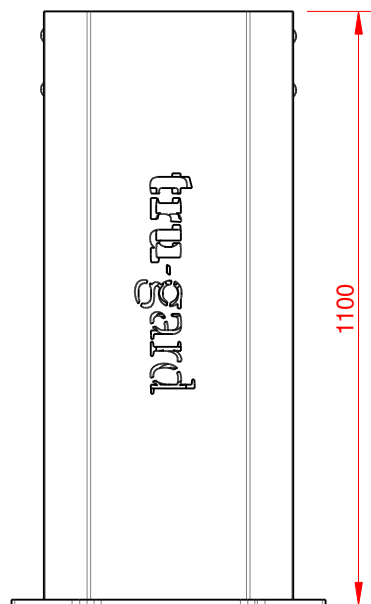

1 2 3 4 5 6

A
B
C
D

A
B
C
D

Drawn by
Tristan Stanners

Checked by
-

Date
4-08-2021

Scale
NTS - A4 L

THIS DRAWING IS INTELLECTUAL PROPERTY OF:
TRU-BILT[®]
INDUSTRIES
20 Townleys Rd, Dunedin, New Zealand
All product designs are subject to copyright and cannot be copied in whole or part.

COL250 Dimensions

Tru-Gard

Edition
1.0

Sheet
-

1 2 3 4 5 6