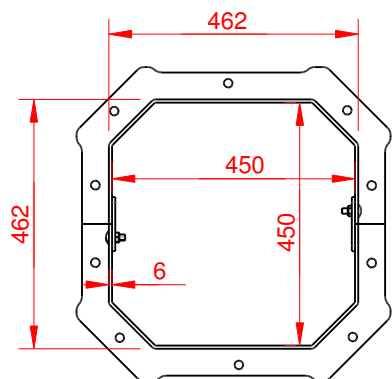

1 2 3 4 5 6

A
B
C
D

A
B
C
D

Drawn by
Tristan Stanners

Checked by
-

Date
4-08-2021

Scale
NTS - A4 L

THIS DRAWING IS INTELLECTUAL PROPERTY OF:
TRU-BILT[®]
INDUSTRIES
20 Townleys Rd, Dunedin, New Zealand
All product designs are subject to copyright and cannot be copied in whole or part.

COL250 Dimensions

Tru-Gard

Edition
1.0

Sheet
-

1 2 3 4 5 6