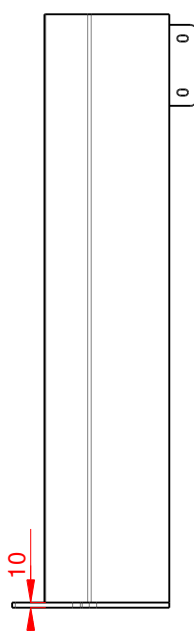

1 2 3 4 5 6

A
B
C
D

A
B
C
D

Drawn by
Tristan Stanners

Checked by
-

Date
4-08-2021

Scale
NTS - A4 L

THIS DRAWING IS INTELLECTUAL PROPERTY OF:
TRU-BILT[®]
INDUSTRIES
20 Townleys Rd, Dunedin, New Zealand
All product designs are subject to copyright and cannot be copied in whole or part.

COL250 Dimensions

Tru-Gard

Edition
1.0

Sheet
-

1 2 3 4 5 6