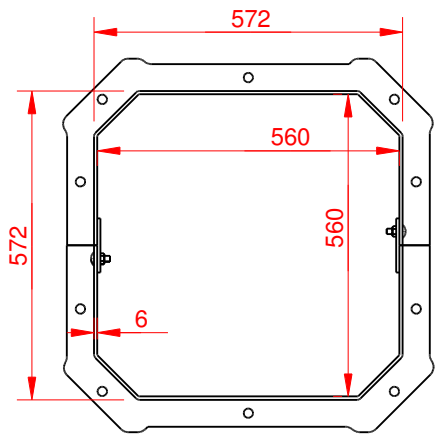

1 2 3 4 5 6

A
B
C
D

A
B
C
D

Drawn by Tristan Stanners	Checked by -	Date 26-07-2021	Scale NTS - A4 L
<small>THIS DRAWING IS INTELLECTUAL PROPERTY OF:</small> TRU-BILT [®] INDUSTRIES 20 Townleys Rd, Dunedin, New Zealand <small>All product designs are subject to copyright and cannot be copied in whole or part.</small>		<h2>COL360Y Dimensions</h2>	
<h3>Tru-Gard</h3>		Edition 1.0	Sheet -

1 2 3 4 5 6