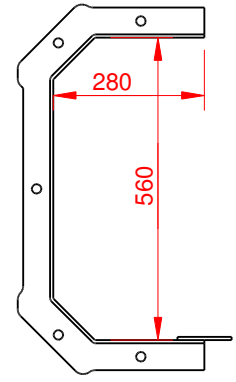

1 2 3 4 5 6

A
B
C
D

A
B
C
D

Drawn by Tristan Stanners	Checked by -	Date 26-07-2021	Scale NTS - A4 L
<small>THIS DRAWING IS INTELLECTUAL PROPERTY OF:</small> TRU-BILT [®] INDUSTRIES 20 Townleys Rd, Dunedin, New Zealand <small>All product designs are subject to copyright and cannot be copied in whole or part.</small>		<h2>COL360Y Dimensions</h2>	
<h3>Tru-Gard</h3>		Edition 1.0	Sheet -

1 2 3 4 5 6