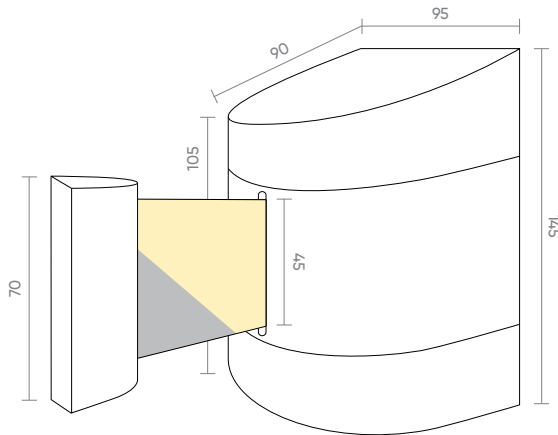

Magnetic Retractable Hazard Belts

RESTRICT ACCESS • QUICK TO DEPLOY • INDOOR USE ONLY

- **Two Lengths Available:** 5m and 10m
- **Belt Width:** 45mm
- **Belt Material:** Nylon
- **Unit weights:** 0.45kg and 0.8kg

Underside of Unit

Set of 4 strong magnets

Magnetic Belt End Replacement (1111-056)

Options

Code	Description	Belt Length	Weight	Belt Colour
1111-042	Magnetic Retractable Hazard Belt	5m	0.45kg	 Black/Yellow
1111-043	Magnetic Retractable Hazard Belt	10m	0.8kg	 Black/Yellow
	Other			
1111-056	Magnetic Belt End Replacement			