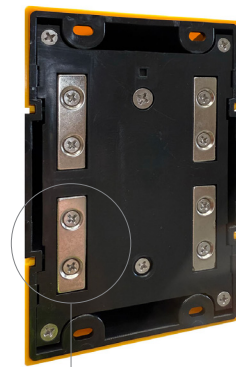

Magnetic Retractable Hazard Belts

RESTRICT ACCESS • QUICK TO DEPLOY • INDOOR USE ONLY

- **Two Lengths Available:** 5m and 10m
- **Belt Width:** 45mm
- **Belt Material:** Nylon
- **Unit weights:** 0.45kg and 0.8kg

Underside of Unit

Set of 4 strong magnets

Magnetic Belt End Replacement (1111-056)

Options

Code	Description	Belt Length	Weight	Belt Colour
1111-042	Magnetic Retractable Hazard Belt	5m	0.45kg	 Black/Yellow
1111-043	Magnetic Retractable Hazard Belt	10m	0.8kg	 Black/Yellow
	Other			
1111-056	Magnetic Belt End Replacement			